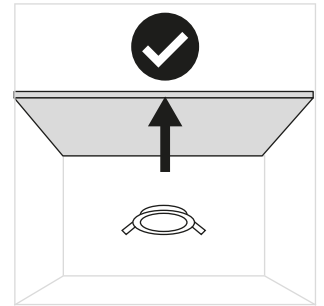

KIVA

RECESSED

CASAMBI

1. Turn ON Bluetooth (ON)
2. Connect to casambi.com
3. Turn ON the light fixture (ON)
4. Control via smartphone app

1. Turn OFF the light fixture (OFF)

2. Connect the light fixture to the power source.

ON-OFF / CASAMBI

L	—
*⊕	—
N	—

DALI

L	—
*⊕	—
N	—
+	—
-	—

*CHECK DRIVER SPECS

3. Push the light fixture into the ceiling.

4. Turn ON the light fixture (ON)