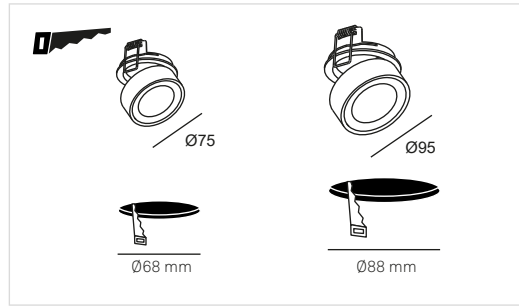

KIVA

RECESSED

CASAMBI

1. Turn ON Bluetooth (ON)
2. Connect to casambi.com
3. Turn ON the light fixture (ON)
4. Control via smartphone app

1. Turn OFF the light fixture (OFF)

2. Connect the light fixture to the power source.