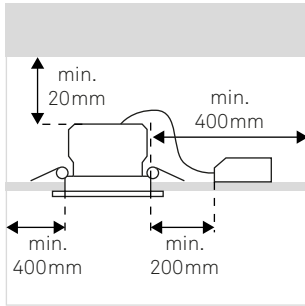

KIVA

RECESSED

CASAMBI

1. Turn ON Bluetooth (ON)
2. Connect to casambi.com
3. Turn ON the light fixture (ON)
4. Control via smartphone app

1. Turn OFF the light fixture (OFF)

2. Connect the light fixture to the power source.

ON-OFF / CASAMBI

L	—
*⊕	—
N	—

DALI

L	—
*⊕	—
N	—
+	—
-	—

*CHECK DRIVER SPECS

3. Push the light fixture into the ceiling.

4. Turn ON the light fixture (ON)