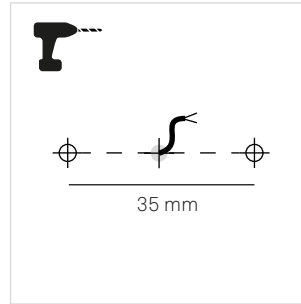

Eko

BOLLARD

LedsC4

 QUICK
OPTION

 NOT INCLUDED
71-E634-00-00 

 STANDARD
OPTION