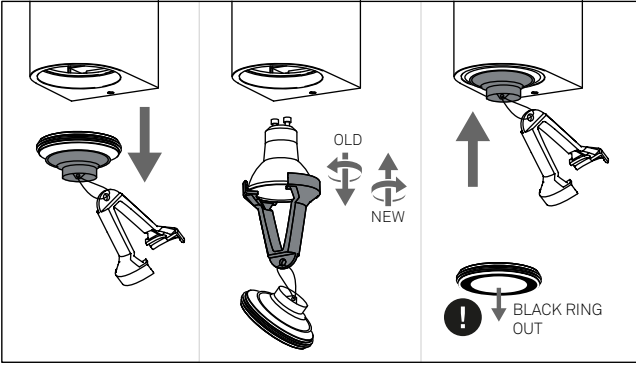

Eko

BOLLARD

LedsC4

 QUICK
OPTION

 NOT INCLUDED
71-E634-00-00 

 STANDARD
OPTION