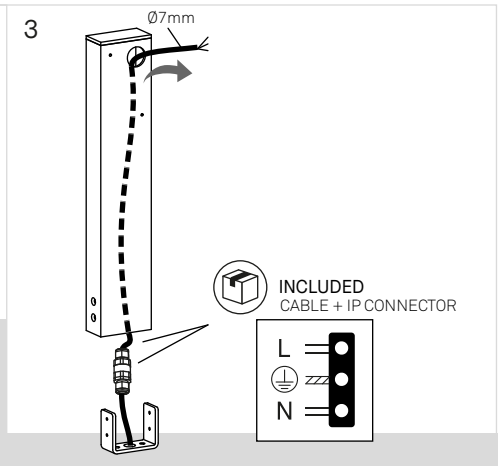

Eko

BOLLARD

LedsC4

 QUICK
OPTION

 NOT INCLUDED
71-E634-00-00 

 STANDARD
OPTION