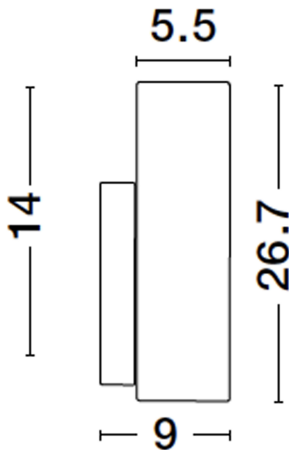

NOVA LUCE

PRODUCT DATASHEET

Version: 001

PRODUCT PHOTOGRAPH

TECHNICAL DRAWING

GENERAL INFORMATION

Product Code	9953201
Collection	Decorative
Product Category	Bathroom
Product Family	Blas
Mounting Location	Wall
Application Environment	Indoor

DIMENSION & WEIGHT

LxWxH (cm)	L: 5,5 W: 9 H: 26,7
Cut out (cm)	N/A
Weight (Kgr)	0.6

MATERIAL & COLOR

Product Color	Sandy Black & Opal
Body Material	Aluminium & Glass

APPLICATION & MOUNTING

Ambient Working Temp.	Max 45 oC
Type of Protection	IP44
Dimmable	Depends on the lamp
Type of Dimming (Optional)	N/A
Mounting type	Wall
Mounting Depth (cm)	N/A
Led Module Replaceable	Yes
Light Source	LED E14

Power (Nominal)	Depends on the lamp
Input voltage (Nominal)	220-240Vac
Mains Frequency	50/60Hz

PHOTOMETRICAL DATA

Luminous Flux	Depends on the lamp
Color Temperature	Depends on the lamp
Light Color (Designation)	N/A