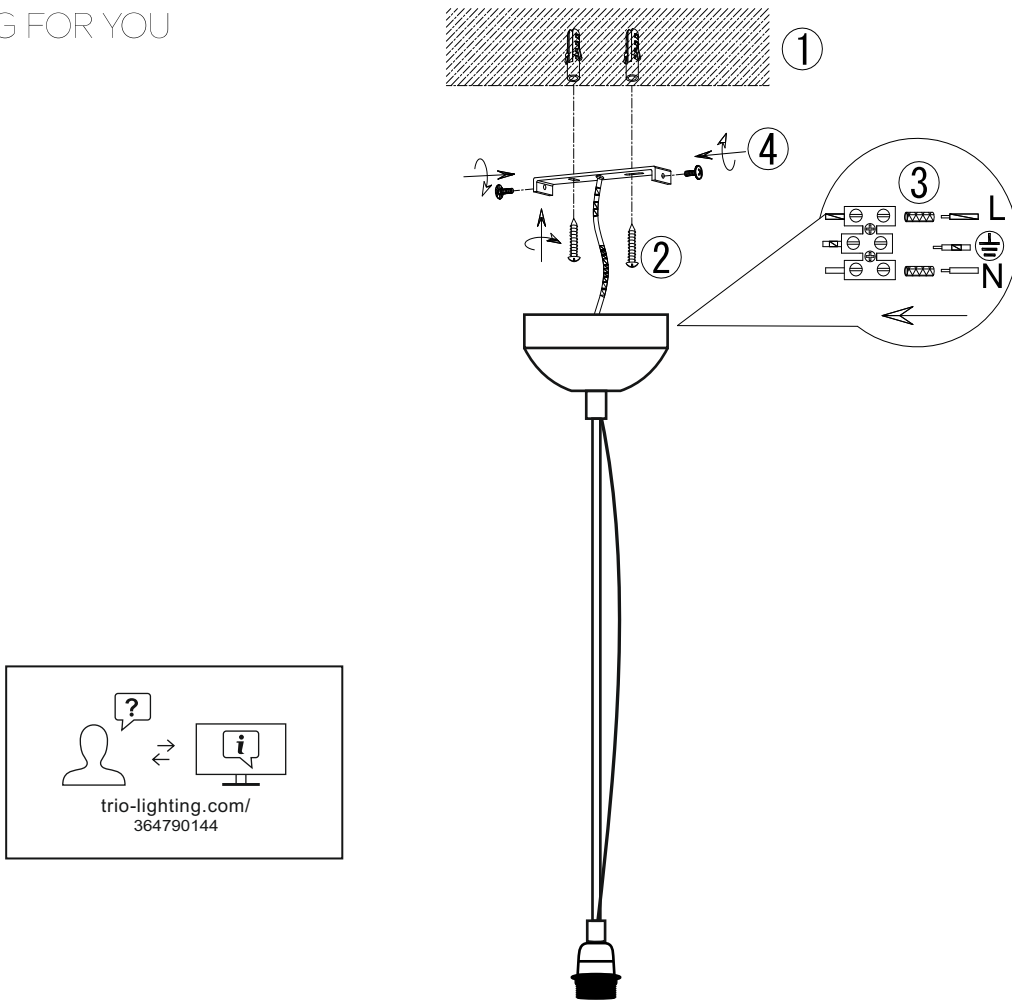

trio-lighting.com/364790144

230V~50Hz
1 x E27 / max.10W