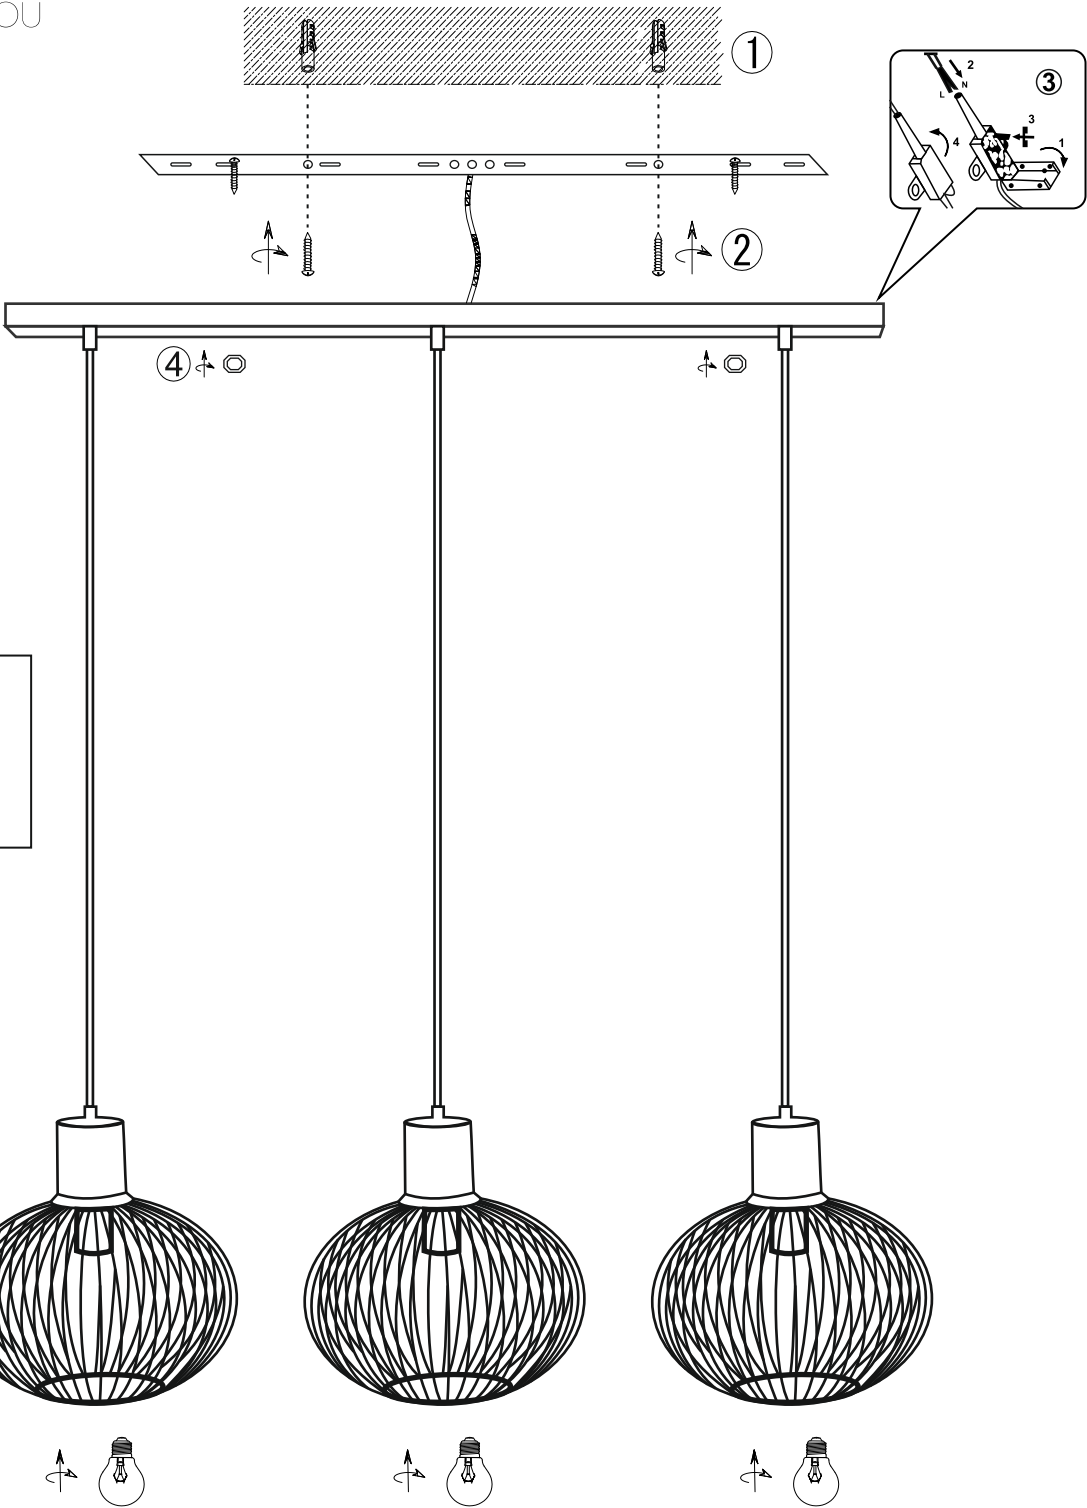

trio-lighting.com/365700332

230V~50Hz
3 x E27 / max.10W