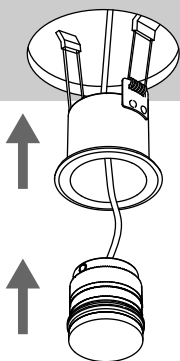

Max

MEDIUM DOWNLIGHT

i

OPTIONAL
NOT INCLUDED

* RUGGED FACE OUTSIDE
** LIGHT DIRECTION

1

WHITE

CONSTANT CURRENT	Code: AI##-P7	350mA 18V
CONSTANT VOLTAGE	Code: AI##-P6	24V

RGBW

Code: AI##-P6NN	24V DC RGBW

2

3

4