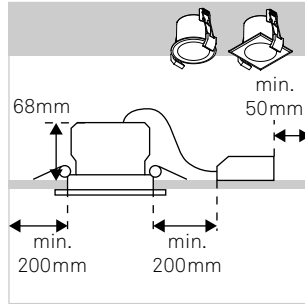

Max

MEDIUM DOWNLIGHT

i

OPTIONAL
NOT INCLUDED

* RUGGED FACE OUTSIDE
** LIGHT DIRECTION

1

WHITE

CONSTANT CURRENT	Code: AI##-P7	350mA 18V
CONSTANT VOLTAGE	Code: AI##-P6	24V