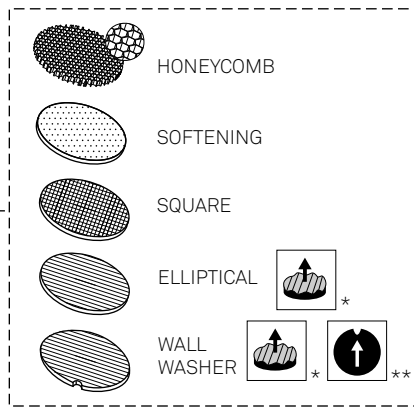

Max

MEDIUM DOWNLIGHT

i

OPTIONAL
NOT INCLUDED

* RUGGED FACE OUTSIDE
** LIGHT DIRECTION

1

WHITE

CONSTANT CURRENT	Code: AI##-P7	350mA 18V
CONSTANT VOLTAGE	Code: AI##-P6	24V