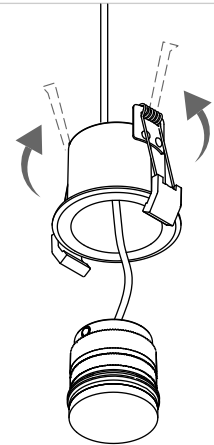

Max

MEDIUM DOWNLIGHT

i

OPTIONAL
NOT INCLUDED

* RUGGED FACE OUTSIDE
** LIGHT DIRECTION

1

WHITE

CONSTANT CURRENT	Code: AI##-P7	350mA 18V
CONSTANT VOLTAGE	Code: AI##-P6	24V

RGBW

Code: AI##-P6NN	24V DC RGBW

2

3

4