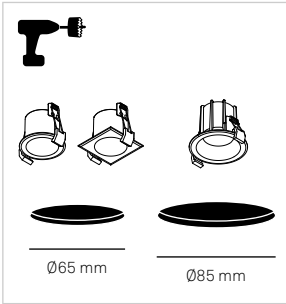

Max

MEDIUM DOWNLIGHT

i

OPTIONAL
NOT INCLUDED

* RUGGED FACE OUTSIDE
** LIGHT DIRECTION

1

WHITE

CONSTANT CURRENT	Code: AI##-P7	350mA 18V
CONSTANT VOLTAGE	Code: AI##-P6	24V