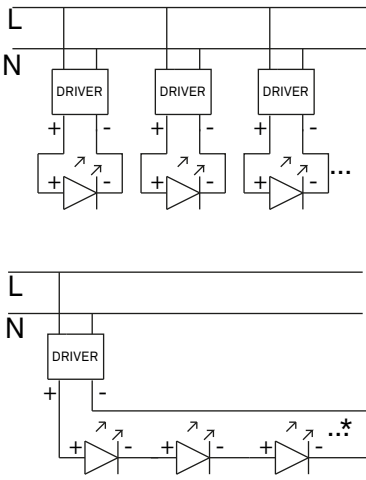

Max

MEDIUM DOWNLIGHT

i

OPTIONAL
NOT INCLUDED

* RUGGED FACE OUTSIDE
** LIGHT DIRECTION

1

WHITE

CONSTANT CURRENT	Code: AI##-P7	350mA 18V
CONSTANT VOLTAGE	Code: AI##-P6	24V

RGBW

Code: AI##-P6NN	24V DC RGBW
-----------------	-------------

2

3

4

CONSTANT CURRENT

CONSTANT VOLTAGE

RGBW 24V DC