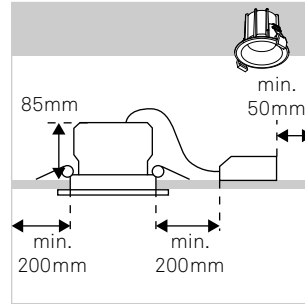

Max

MEDIUM DOWNLIGHT

i

OPTIONAL
NOT INCLUDED

* RUGGED FACE OUTSIDE
** LIGHT DIRECTION

1

WHITE

CONSTANT CURRENT	Code: AI##-P7	350mA 18V
CONSTANT VOLTAGE	Code: AI##-P6	24V