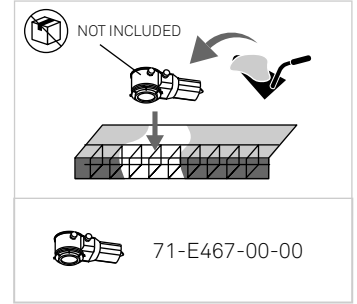

Max

MEDIUM DOWNLIGHT

i

OPTIONAL
NOT INCLUDED

* RUGGED FACE OUTSIDE
** LIGHT DIRECTION

1

WHITE

CONSTANT CURRENT	Code: AI##-P7	350mA 18V
CONSTANT VOLTAGE	Code: AI##-P6	24V