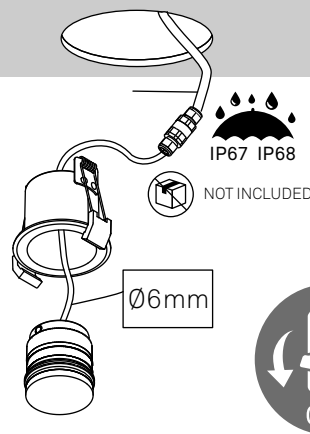

Max

MEDIUM DOWNLIGHT

i

OPTIONAL
NOT INCLUDED

* RUGGED FACE OUTSIDE
** LIGHT DIRECTION

1

WHITE

CONSTANT CURRENT	Code: AI##-P7	350mA 18V
CONSTANT VOLTAGE	Code: AI##-P6	24V

RGBW

Code: AI##-P6NN	24V DC RGBW
-----------------	-------------

2

3

4

CONSTANT CURRENT

CONSTANT VOLTAGE

RGBW 24V DC