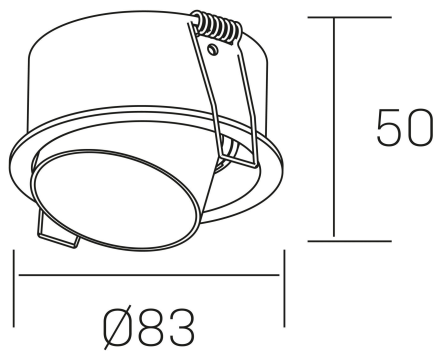

**moon daisy**  
K50132.01.RF.BK-BK.GU

#### GENERAL DETAILS

INSTALLATION	recessed with frame
FINISHES ALUMINIUM	Black-Black
LIGHT DIRECTION	Orientable
TILTING DEGREES	15°
INT/EXT IP DEGREE	IP 23
MATERIAL	Aluminum
IK DEGREE	IK05
UTILIZATION	Indoor
WARRANTY	5 years

#### ELECTRICAL DETAILS

LAMP HOLDERS	GU
POWER	Max 8W
DIMABLE	No Dim
CLASS PROTECTION	II
VOLTAGE	110-240 V

#### GENERAL DIMENSIONS

DIMENSIONS	Ø 83 mm
CUT OUT	Ø 76 mm
HEIGHT	h 50 mm total h 114 mm
DIMENSIONES DE EMBALAJE	95 × 95 × 100 mm
PESO NETO	0.16

\*Please might expect a max.15% figure reduction in finishes other than white